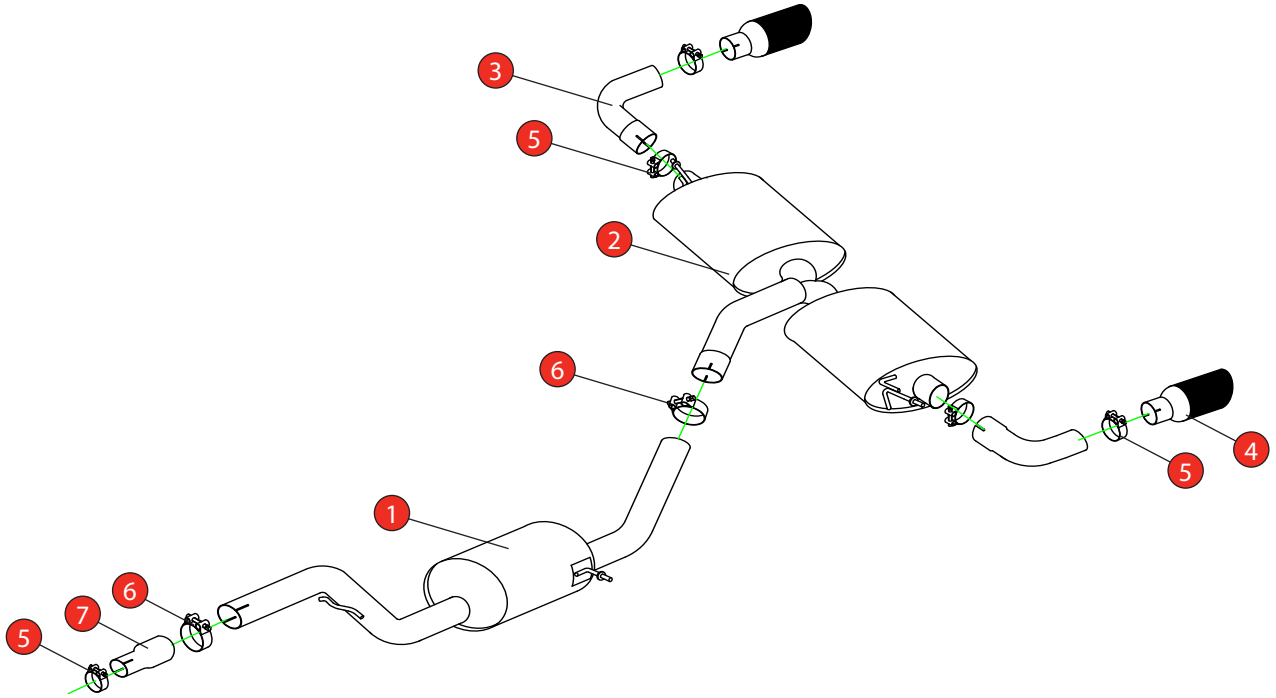

Car	Volkswagen Golf 6 GTi & Edition 35	Part No.	SVW036C
Year	2009-2013	Fit Kits	270FK
Notes	Where not supplied use original fittings	Features	Pipe Diameter:- 76mm

Estimated Fitting Time: 60 Minutes

NO.	PART NO.	DESCRIPTION	QTY
1	588VW	Resonated Centre Section	1
2	747VW	Rear Silencer	1
3	691BM	Trim Connecting Pipe	2
4	Z023.10055	Ø100mm Black Ceramic Daytona Trim	2
Fit Kit			
5	Z016.10064	63-68mm H/D Clamp	5
6	Z016.10062	76.2mm H/D Clamp	2
7	AD46	Adaptor (USE TO FIT TO O.E SYSTEM)	1

E-MARK	N/A
DATE	24/03/2022
ISSUE	03
AUTHORISED	S Shipley

NOTE: ENSURE SCORPION SYSTEM IS CLEAR OF MOVING PARTS AND ALL ORIGINAL FUNCTIONS WORK CORRECTLY.

STAY CONNECTED TO RED POWER.